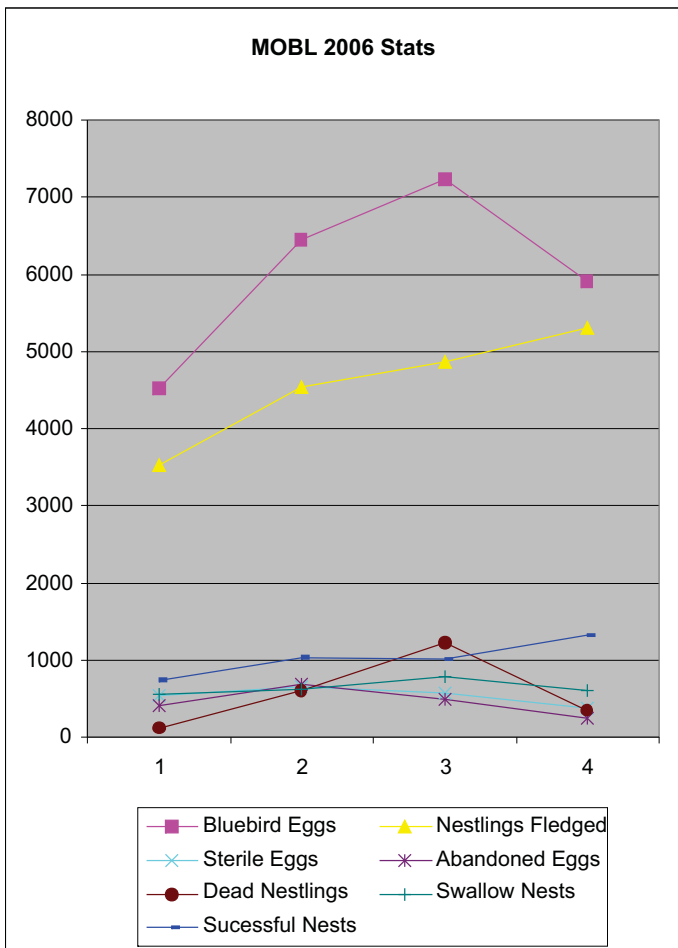

	2002	2003 (1)	2004 (2)	2005 (3)	2006 (4)
Boxes available	2085	2088	2062	2162	1907
Successful nests	676	756	1026	1024	1331
Bluebird eggs	5274	4522	6453	7237	5900
Sterile eggs	1810	530	660	579	363
Abandoned eggs		405	684	503	241
Dead nestlings	462	132	596	1230	352
Nestlings fledged	3145	3529	4545	4866	5296
Adults banded	148	116	106	154	77
Nestlings banded	2148	2507	2701	2583	3149
Recoveries	73	62	96	103	77
Tree swallow nests	535	568	623	788	609
Wren nests	14	20	18	49	22
Sparrow nests	30	34	36	39	63
Stolen/vandalized	35	32	57	52	27
Used twice	149	492	302	428	306

Band Issuance	MOBL
No/bands issued/2006	4948
No/bands USED/2006	3526
Bands returned in 2006	1422
No/bands issued/2005	5254
No/bands USED/2005	3122
Bands returned in 2005	2132
No/bands issued/2004	3810
No/bands USED/2004	3073
Bands returned in 2004	737
No/bands issued/2003	4467
No/bands USED/2003	2623
Bands returned in 2003	1844
No/bands issued/2002	3838
No/bands USED/2002	2307
Bands returned in 2002	1531
No/bands issued/2001	4107
No/bands USED/2001	2880
Bands returned in 2001	1227
No/bands issued/2000	4358
No/bands USED/2000	3324
Bands returned in 2000	1034